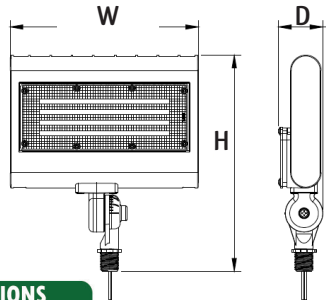

LFX-MD-15-50W-KN
LFX-MD-15-50W-MCTP-KN

- **OPTIONS**
- **PHOTOCELL**
- **MOTION SENSOR**
- **BATTERY BACKUP**
- **FIXTURE COLOR**

TECHNICAL SPECIFICATIONS:

- :: Multi-CCT Power: The Switch is on the Bottom of the Fixture
- :: Cord type: 18" SJTW 18/3 AWG cable
- :: 0~10V dimming
- :: Housing: Die-cast aluminum housing with powder coat finish (Dark Bronze)
- :: Optic Lens - TYPE III
- :: Beam Angle: 90° X 120°
- :: Voltage: 120-277V
- :: Color Rendering Index: ≥ 82
- :: Power Factor: >0.9
- :: Operating Temperature: -40°F to 104°F
- :: 70,000 hour rated life
- :: Suitable for Wet Locations, IP65
- :: 7-year warranty

APPLICATIONS:

- :: Ideal for general site lighting, alleys, loading docks, doorway, pathway and parking areas.
- :: Great for use with motion sensors or other instant on/off controls